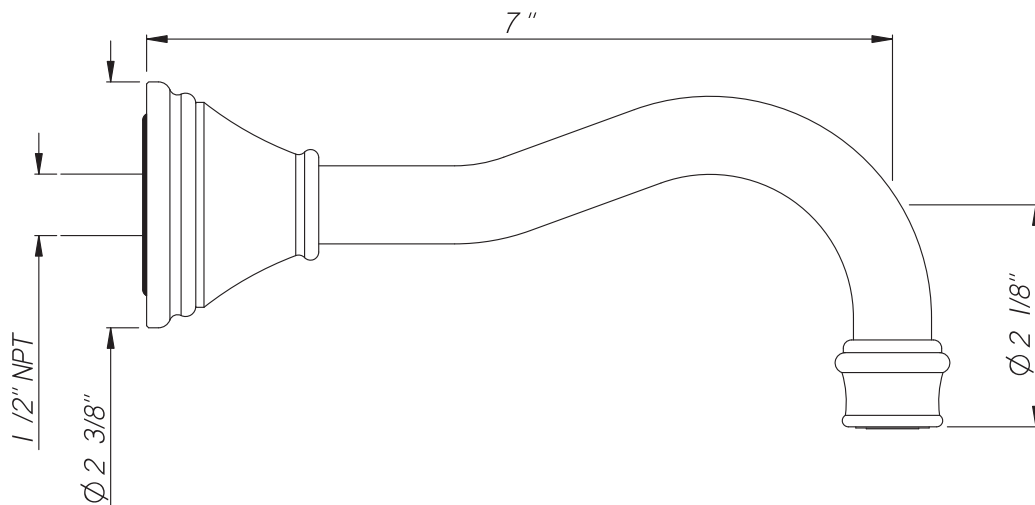

Georgian Era Wall Mounted Column Lavatory Spout

ROHL Perrin & Rowe Bath

U.3797*

FEATURES

- 7" reach wall mount spout with 1/2" inlet
- 1/2" female nipple required
- Made of solid brass
- 1.5 GPM

COLORS/FINISHES

- Polished Chrome
- Polished Nickel
- Satin Nickel
- English Bronze
- Inca Brass

WARRANTY

- Limited Lifetime

* For CA/VT, place a "-2" at end of model number for code compliant product. (Example A3608LMAPC-2)